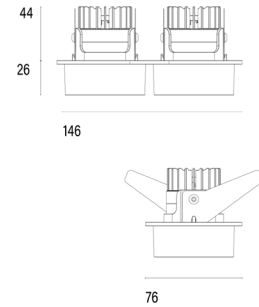

101 06 001202.021

Model

Name	Mono 060 ² Type 2
Finish	Structured Black
Area	Indoor / Outdoor

System

Power (Luminaire)	6.8W
Power (System)	8W
Voltage	240V-AC
Optics	Rotationally Symmetrical Direct 60°
Colour Temperature	2700°K
Luminous Flux	624lm
TM30	Rf95 Rg103
CRI	Ra98
Lumen Maintenance	L90 B10 50000hrs
Chromacity	<3 McAdam Step Ellipse
Articulation	Fixed
Cut-Out	Round 2x55mm at 70mm centres x 75mm Depth
Ingress Protection	IP44
Control Device	Remote Fixed Output (Included)
Class	III